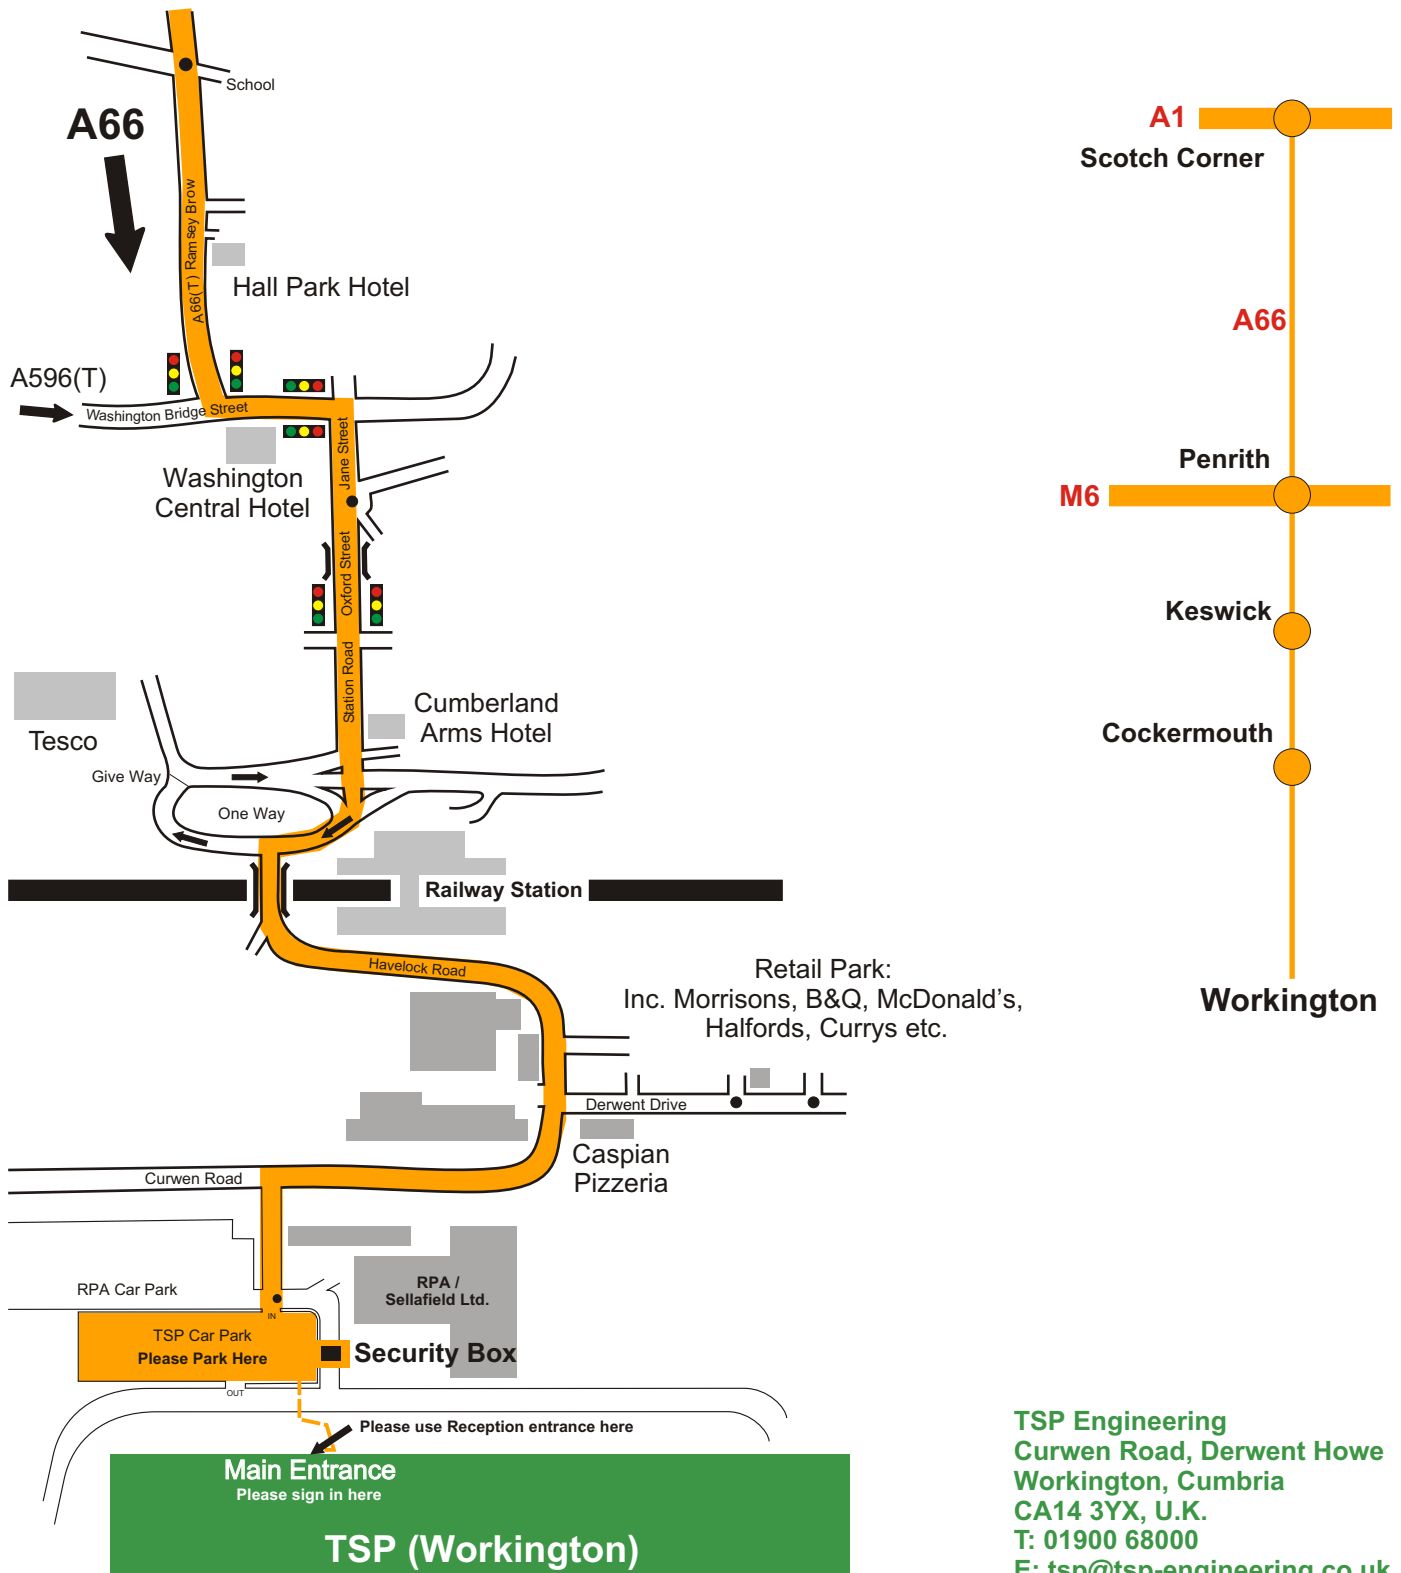

## Location Map

**TSP Engineering**  
 Curwen Road, Derwent Howe  
 Workington, Cumbria  
 CA14 3YX, U.K.  
 T: 01900 68000  
 E: [tsp@tsp-engineering.co.uk](mailto:tsp@tsp-engineering.co.uk)